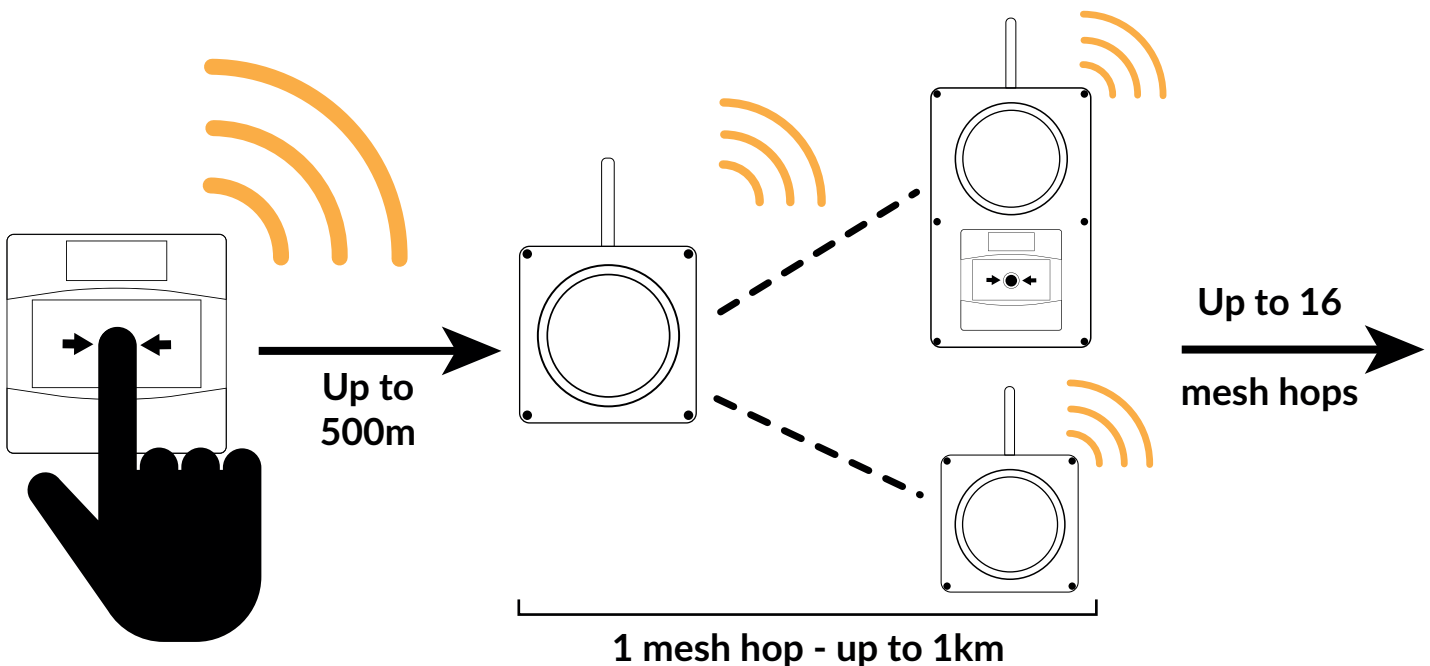

NXECP1, NXICP1

ALERTEX External / Internal

Wireless Call-Point *(Batteries Supplied)*

The ALERTEX Wireless Call-Point is a battery-powered, wireless emergency call-point that integrates with the ALERTEX Wireless Alert system. It is available in a range of colours and is suitable for various applications, such as Fire Alert, Lockdown and Exclusion Zoning.

When the call button is pressed, the alarm transmission is sent to all ALERTEX units on the same site that are within range, up to 500m (*ALERTEX sounder or annunciator units have a maximum range of up to 1km). Each ALERTEX unit can then 'hop' the transmission up to 16 times between units using the secure ALERTEX wireless mesh protocol, giving the ALERTEX system a maximum range of up to 16km.

The self-contained unit is quick to install with no wiring and is weather resistant to IP66 standard (NXECP only). The unit is powered by a 3-volt lithium battery and boasts a battery life of up to 4 years, making the ALERTEX Wireless Call-Point highly efficient on maintenance and installation costs. As the unit is fully wireless, it may be relocated easily or installed in difficult locations where wiring would be costly to run.

Example Scenario

Technical Specifications

	NXECP1	NXICP1
Dimensions	87mm x 87 x 76mm	87mm x 87 x 76mm
Available Colours	Red / Blue / Green / Yellow / Orange	Red / Blue / Green / Yellow / Orange
Master Reset	n/a	n/a
Battery Type	CR123A Lithium 3 volt (supplied)	CR123A Lithium 3 volt (supplied)
Battery Life	4 years	4 years
Poling	Every 12 hours - also sends battery status	Every 12 hours - also sends battery status
Transmission Range	500m line of sight	500m line of sight
Transmission Frequency	434.525Mhz FM	434.525Mhz FM
Low Battery Indication	Front facia flashes 5 times every minute	Front facia flashes 5 times every minute
Weather Rating	IP66	n/a